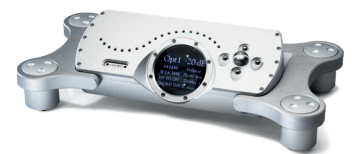

### *Stand system*

Showcase the perfect Choral system. Machined from a solid block of aircraft grade aluminium. Legs in: Short - 70 mm, Medium - 115 mm, Large - 165mm

**SRP: 1.990 €**

FINISH OPTIONS

Jett black