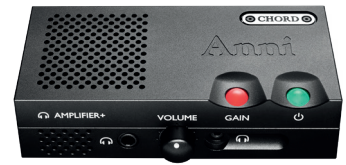

### Mojo 2

*Portable DAC and headphone amplifier*

Mojo 2 is the ultimate portable DAC/Headphone amp that allows you to hear more from your headphones.

**SRP: 499 €**

FINISH OPTIONS

Jett black

EAN-13 | JETT BLACK 5060295370887

### Hugo 2

*Transportable DAC/preamp/headphone amp*

Hugo 2 is a powerful DAC and headphone amp that builds on the ground-breaking original. Designed for both home and mobile use.

**SRP: 2.790 €**

FINISH OPTIONS

### Huei

*Phonostage*

A next-generation microprocessor-controlled MM/MC phono stage with compact dimensions and huge versatility thanks to wide-range compatibility

**SRP: 1.550 €**

FINISH OPTIONS

Jett black

## Anni

*Intergrated desktop amplifier*

Anni is a revolutionary intergrated amplifier using the latest dual-feed-forward circuit topology

**SRP: 1.600 €**

FINISH OPTIONS

Jett black

EAN-13 | JETT BLACK 5060295370849