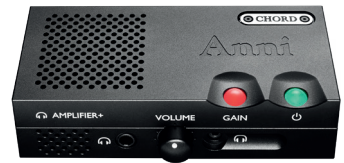

Mojo 2 is the ultimate portable DAC/Headphone amp that allows you to hear more from your headphones.

SRP: 499 €

FINISH OPTIONS

Jett black

EAN-13 | JETT BLACK 5060295370887

Poly

Music streamer and music player for Mojo and Mojo 2

**18 months for battery*

Hugo 2

Transportable DAC/preamp/headphone amp

Hugo 2 is a powerful DAC and headphone amp that builds on the ground-breaking original. Designed for both home and mobile use.

SRP: 2.790 €

SRP: 1.620 €

FINISH OPTIONS

Jett black

EAN-13 | JETT BLACK 5060295370474

Anni

Intergrated desktop amplifier

Anni is a revolutionary intergrated amplifier using the latest dual-feed-forward circuit topology

SRP: 1.690 €

ULTIMA PRE

Reference-quality eight input preamp

Designed to be entirely uncompromising, the ULTIMA preamp is a world-class amplifier with advanced proprietary Chord Electronics technology.

SRP: 49.500 €

FINISH OPTIONS