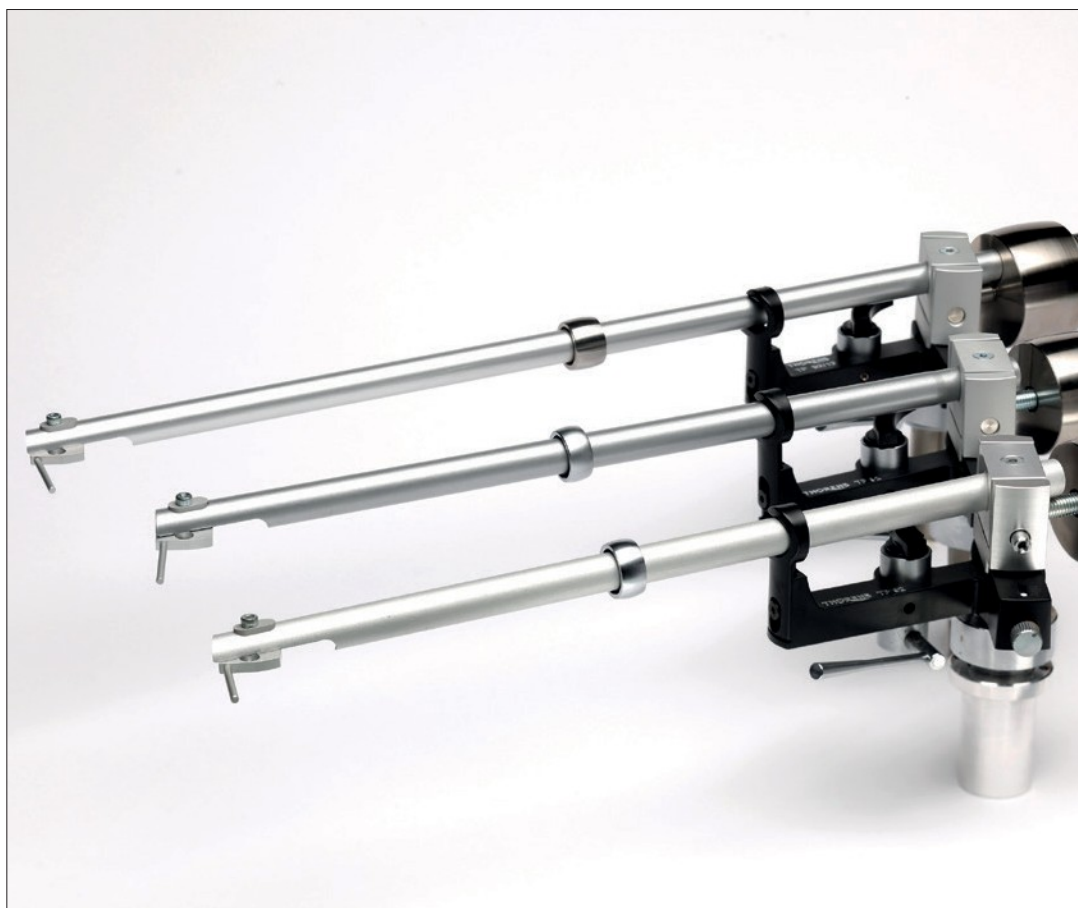

TP92 Tonearm 9"/10"/12"

Specs			
	TP92 9"	TP92 10"	TP92 12"
Length	9"	10"	12"
Mounting distance	215mm	237,8mm	291,4mm
effective length	232,8mm	254mm	304,8mm
Overhang	17,8mm	16,2mm	17,8mm
Angular offset	23,66°	21,6°	17,8°
Inner null	66,0mm	66,0mm	66,0mm
Outer null	120,9mm	120,9mm	120,9mm
effective mass	11g	14g	21g
Max distortion between 0-points	0,63%	0,38%	0,46%
Geometry	Baerwald/Loefgren „A“	Baerwald/Loefgren „A“	Baerwald/Loefgren „A“
Bearing	Cardanic	Cardanic	Cardanic
Weight	360g	415g	465g
Connector	lose cables or Mini DIN (OEM II-Version)	lose cables or Mini DIN (OEM II-Version)	lose cables or Mini DIN (OEM II-Version)
Drilling	18mm dia	18mm dia	18mm dia
Antiskating	ferrit magnets, friction free	ferrit magnets, friction free	ferrit magnets, friction free
EAN Code	4260270220010	4260270221185	4260270220980
	4260270220027	4260270221192	4260270221208